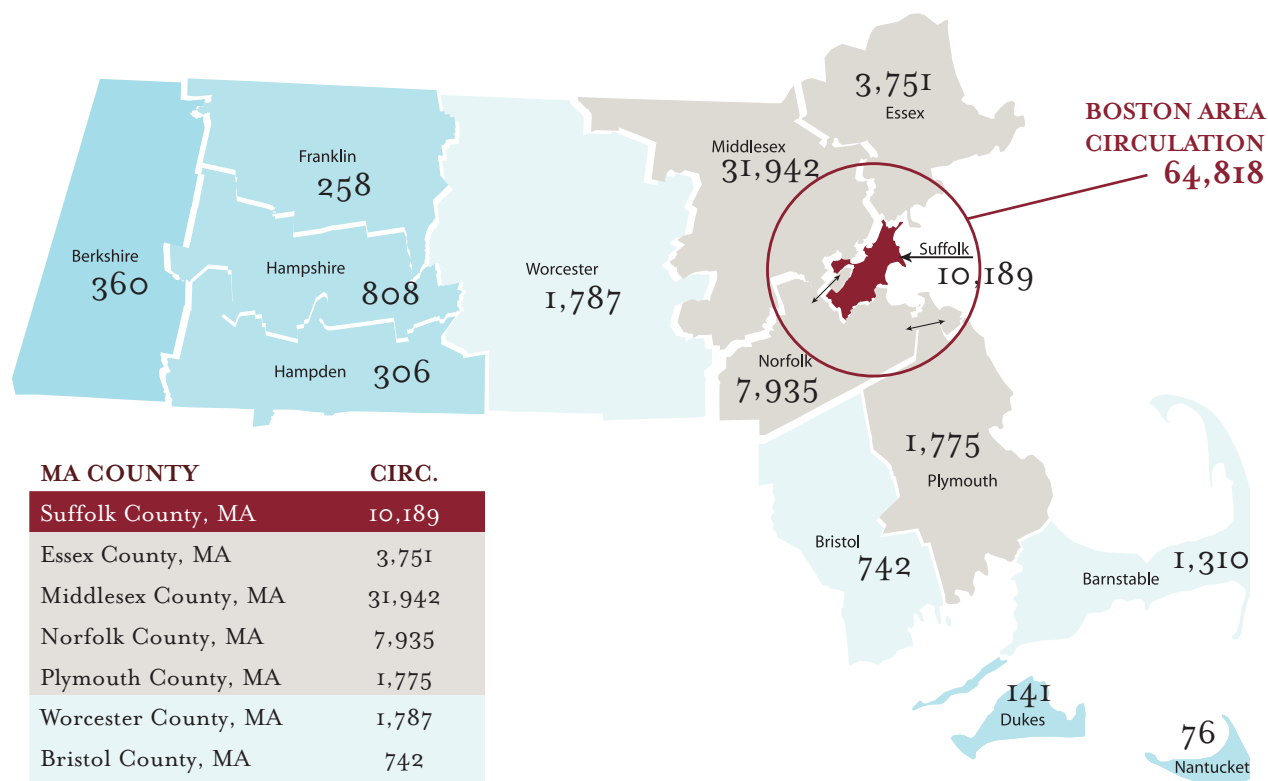

## Massachusetts Audience COUNTY DISTRIBUTION

MA COUNTY	CIRC.
Suffolk County, MA	10,189
Essex County, MA	3,751
Middlesex County, MA	31,942
Norfolk County, MA	7,935
Plymouth County, MA	1,775
Worcester County, MA	1,787
Bristol County, MA	742
Barnstable County, MA	1,310
Franklin County, MA	258
Hampshire County, MA	808
Hampden County, MA	306
Dukes County, MA	141
Nantucket County, MA	76
Berkshire County, MA	360
MA Other Distribution (i.e. hotel in-room)	9,226
<b>TOTAL MA CIRC</b>	<b>70,606</b>

REGION	CIRC.
Connecticut	6,312
Maine	2,493
New Hampshire	2,931
Rhode Island	1,795
Vermont	1,581
Massachusetts	70,606
<b>TOTAL REGIONAL DISTRIBUTION</b>	<b>85,718</b>

SOURCE: BPA STATEMENT, JUNE 2008, UNIVERSITY